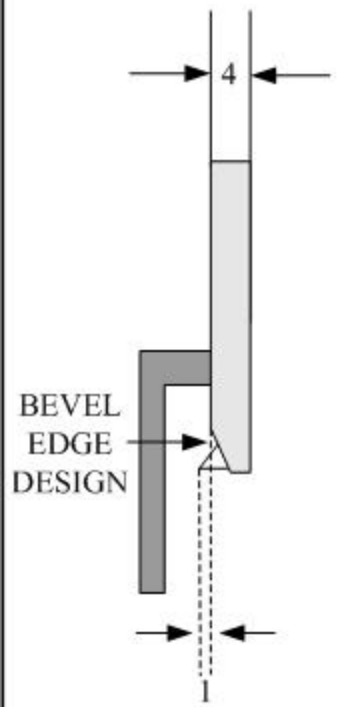

ETWOTOUCH

Surface Acoustic Wave
Touch Screen
Type: ETT4F21

- Notes
- 1 Size calculated by mm
 - 2 ① refers to reflected line
 - 3 ② refers to transducers
 - 4 Transducers are 2mm upper the touchscreen surface
 - 5 Tolerance of size is ± 1 mm
 - 6 The material of the touchscreen is secure glass

CONNECTION CHART			
PIN	SIGNAL	INSULATION COLOR	JACKET COLOR
1	GROUND	OVERALL SHIELD	
2	KEY	OVERALL SHIELD	
3	Y RECEIVE+		BLK
4	Y TRANSMIT+	BLU	GRY
5	Y RECEIVE-	BLU	BLK
6	Y TRANSMIT-	BLK	GRY
7	GROUND	YEL	
8	X TRANSMIT-	INNER SHIELD	RED
9	X RECEIVE-	RED	BLK
10	X TRANSMIT+	RED	RED
11	X RECEIVE+	GRN	BLK
12	KEY	WHT	