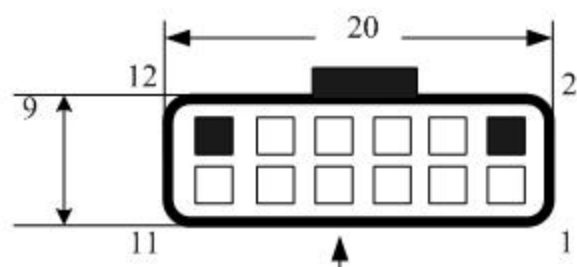

ETWOTOUCH

Surface Acoustic Wave
Touch Screen
Type: ETT4F21

- Notes
- 1 Size calculated by mm
 - 2 ① refers to reflected line
 - 3 ② refers to transducers
 - 4 Transducers are 2mm upper the touchscreen surface
 - 5 Tolerance of size is ± 1 mm
 - 6 The material of the touchscreen is secure glass

PIN	SIGNAL	INSULATION COLOR	JACKET COLOR
1	GROUND	OVERALL SHIELD	
2	KEY	OVERALL SHIELD	
3	Y RECEIVE+		BLK
4	Y TRANSMIT+	BLU	GRY
5	Y RECEIVE-	BLU	BLK
6	Y TRANSMIT-	BLK	GRY
7	GROUND	YEL	
8	X TRANSMIT-	INNER SHIELD	RED
9	X RECEIVE-	RED	BLK
10	X TRANSMIT+	RED	RED
11	X RECEIVE+	GRN	BLK
12	KEY	WHT	