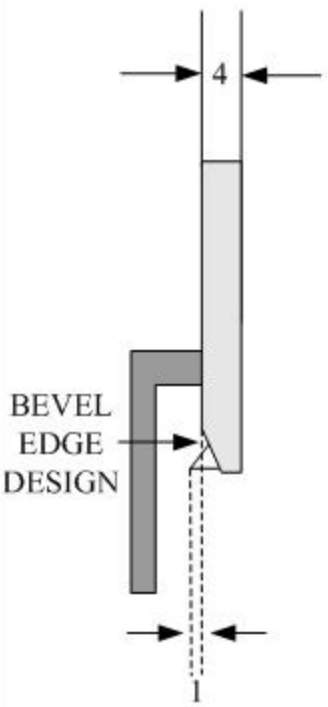

ETWOTOUCH

Surface Acoustic Wave
Touch Screen
Type: ETT4F21

- Notes
- 1 Size calculated by mm
 - 2 ① refers to reflected line
 - 3 ② refers to transducers
 - 4 Transducers are 2mm upper the touchscreen surface
 - 5 Tolerance of size is ± 1 mm
 - 6 The material of the touchscreen is secure glass

PIN	SIGNAL	INSULATION COLOR	JACKET COLOR
1	GROUND	OVERALL SHIELD	
2	KEY	OVERALL SHIELD	
3	Y RECEIVE+		BLK
4	Y TRANSMIT+	BLU	GRY
5	Y RECEIVE-	BLU	BLK
6	Y TRANSMIT-	BLK	GRY
7	GROUND	YEL	
8	X TRANSMIT-	INNER SHIELD	RED
9	X RECEIVE-	RED	BLK
10	X TRANSMIT+	RED	RED
11	X RECEIVE+	GRN	BLK
12	KEY	WHT	