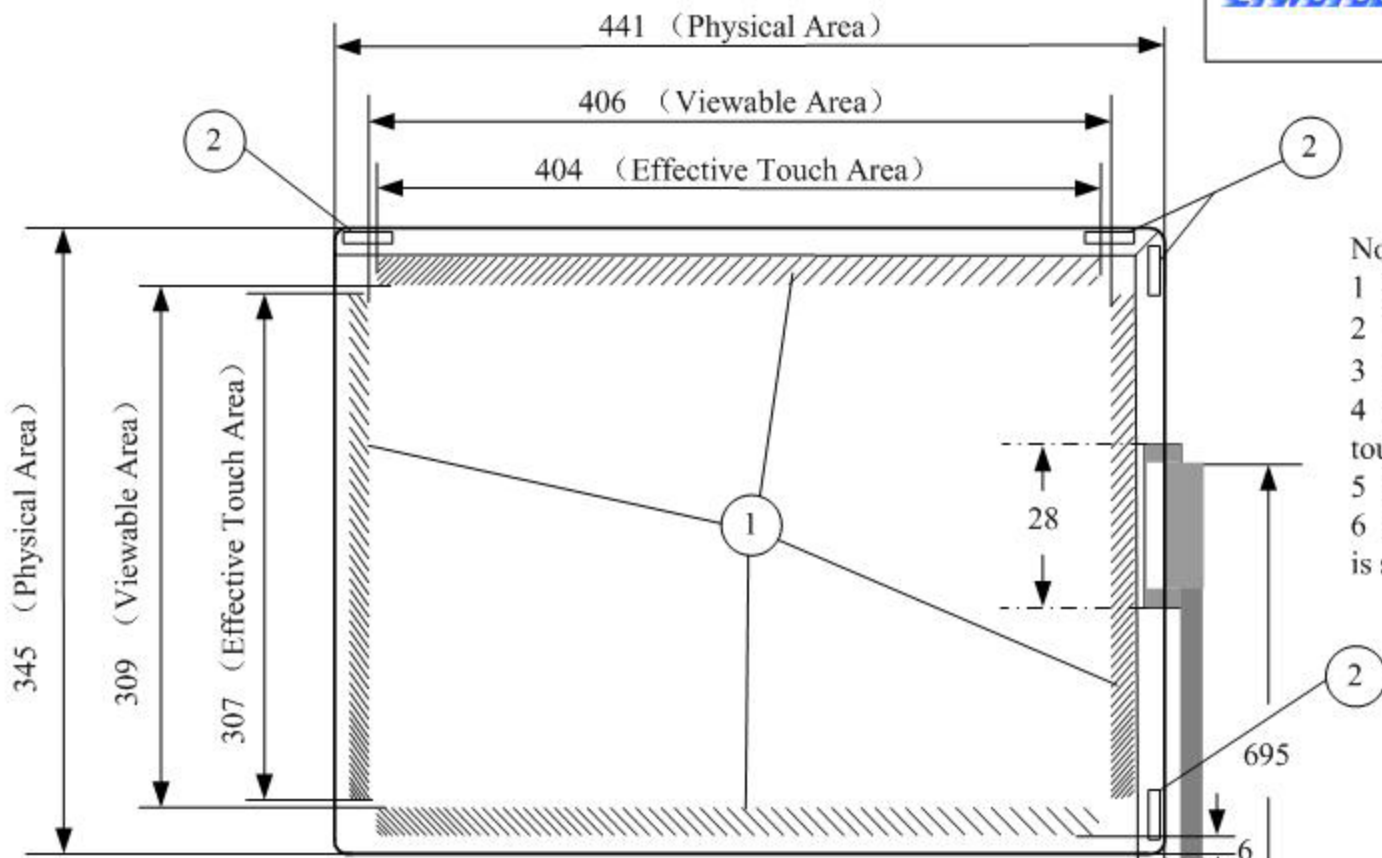

ETWOTOUCH

Surface Acoustic Wave
Touch Screen
Type: ETT4F21

- Notes
- 1 Size calculated by mm
 - 2 ① refers to reflected line
 - 3 ② refers to transducers
 - 4 Transducers are 2mm upper the touchscreen surface
 - 5 Tolerance of size is ± 1 mm
 - 6 The material of the touchscreen is secure glass

CONNECTION CHART			
PIN	SIGNAL	INSULATION COLOR	JACKET COLOR
1	GROUND	OVERALL SHIELD	
2	KEY	OVERALL SHIELD	
3	Y RECEIVE+		BLK
4	Y TRANSMIT+	BLU	GRY
5	Y RECEIVE-	BLU	BLK
6	Y TRANSMIT-	BLK	GRY
7	GROUND	YEL	
8	X TRANSMIT-	INNER SHIELD	RED
9	X RECEIVE-	RED	BLK
10	X TRANSMIT+	RED	RED
11	X RECEIVE+	GRN	BLK
12	KEY	WHT	