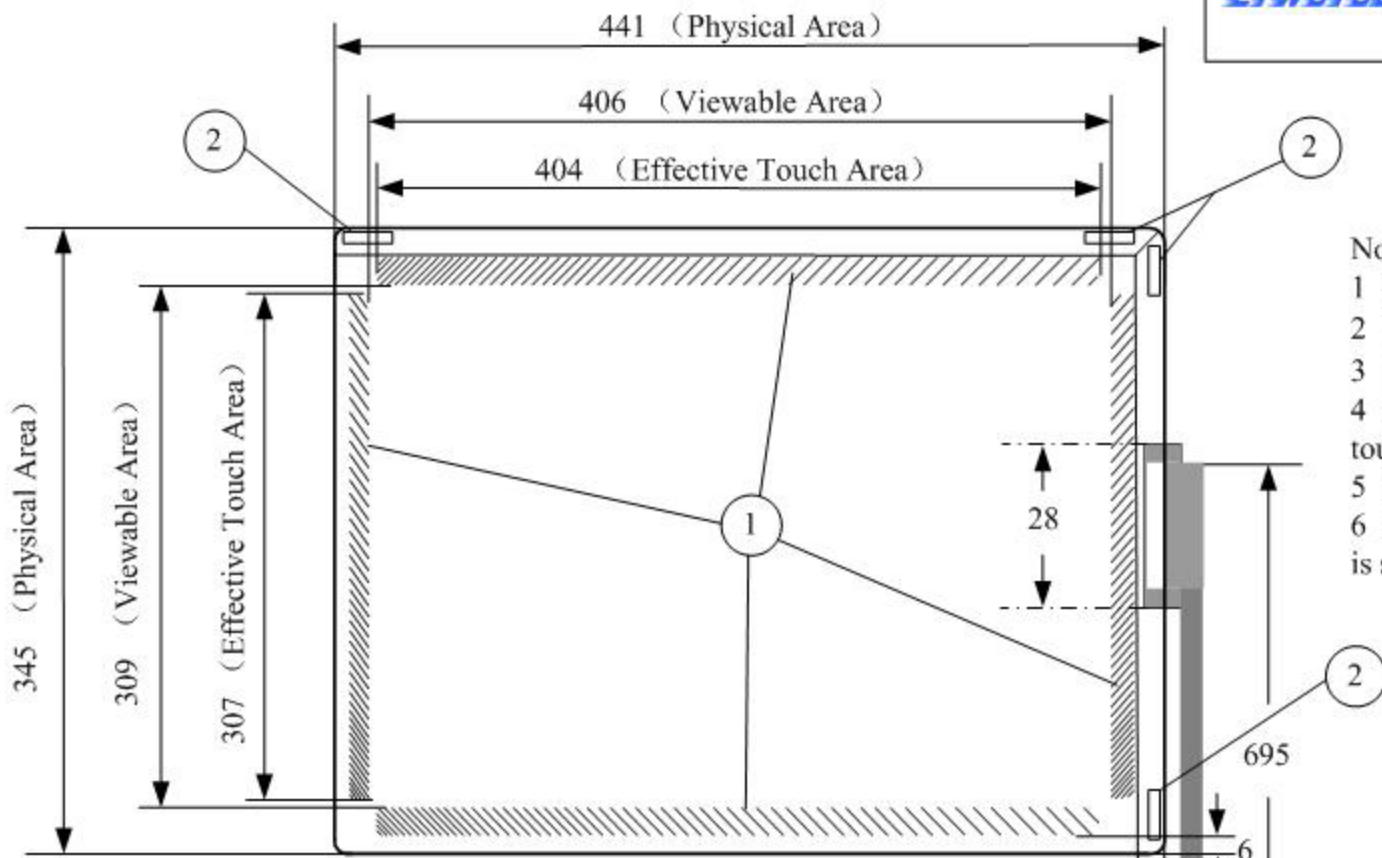

ETWOTOUCH

Surface Acoustic Wave
Touch Screen
Type: ETT4F21

- Notes
- 1 Size calculated by mm
 - 2 ① refers to reflected line
 - 3 ② refers to transducers
 - 4 Transducers are 2mm upper the touchscreen surface
 - 5 Tolerance of size is ± 1 mm
 - 6 The material of the touchscreen is secure glass

PIN	SIGNAL	INSULATION COLOR	JACKET COLOR
1	GROUND	OVERALL SHIELD	
2	KEY	OVERALL SHIELD	
3	Y RECEIVE+		BLK
4	Y TRANSMIT+	BLU	GRY
5	Y RECEIVE-	BLU	BLK
6	Y TRANSMIT-	BLK	GRY
7	GROUND	YEL	
8	X TRANSMIT-	INNER SHIELD	RED
9	X RECEIVE-	RED	BLK
10	X TRANSMIT+	RED	RED
11	X RECEIVE+	GRN	BLK
12	KEY	WHT	