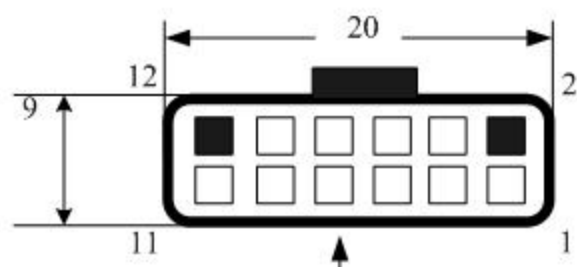

ETWOTOUCH

Surface Acoustic Wave
Touch Screen
Type: ETT4F21

- Notes
- 1 Size calculated by mm
 - 2 ① refers to reflected line
 - 3 ② refers to transducers
 - 4 Transducers are 2mm upper the touchscreen surface
 - 5 Tolerance of size is ± 1 mm
 - 6 The material of the touchscreen is secure glass

CONNECTION CHART			
PIN	SIGNAL	INSULATION COLOR	JACKET COLOR
1	GROUND	OVERALL SHIELD	
2	KEY	OVERALL SHIELD	
3	Y RECEIVE+		BLK
4	Y TRANSMIT+	BLU	GRY
5	Y RECEIVE-	BLU	BLK
6	Y TRANSMIT-	BLK	GRY
7	GROUND	YEL	
8	X TRANSMIT-	INNER SHIELD	RED
9	X RECEIVE-	RED	BLK
10	X TRANSMIT+	RED	RED
11	X RECEIVE+	GRN	BLK
12	KEY	WHT	